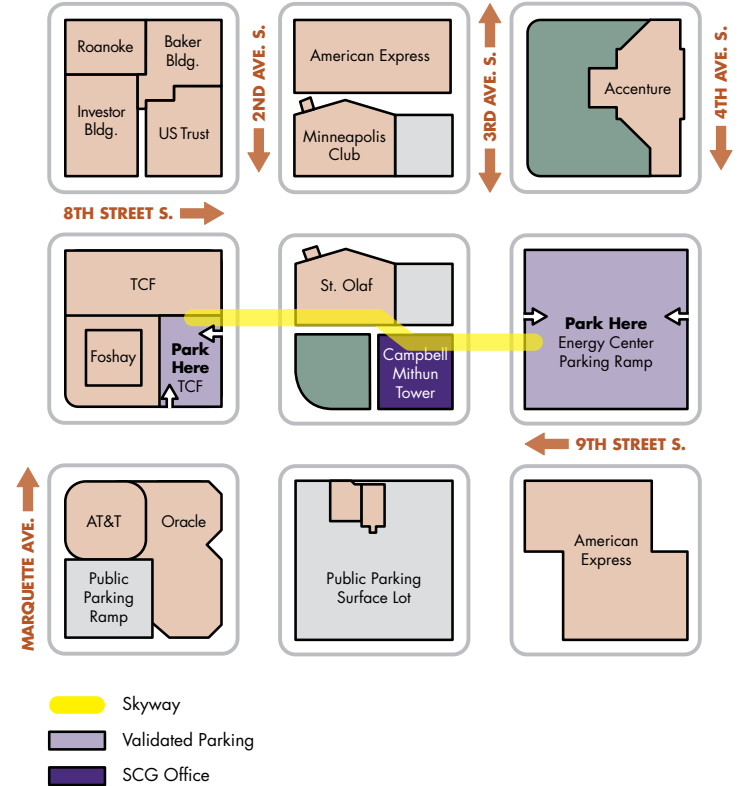

DIRECTIONS

It's an adventure. But the trip to the top is well worth the effort. Just follow these 3 easy steps:

STEP 1: DRIVE

From 35W (Northbound): Take the 5th Av. exit into downtown. Turn right on 3rd Ave. S. and enter the Energy Ramp on your right or after crossing 2nd Ave. S., enter the TCF Parking ramp on your right.

From 35W (Southbound): Take the University/4th Street exit and turn right on 4th Street. Turn left on Central/3rd Av. into downtown. Turn right on S. 9th St. After crossing 8th Street S., enter the TCF Parking ramp on your right.

From 394: Take the 12th St. Exit (#9A). At stoplight turn right onto 12th St. N. Turn left on 3rd Av. S. After crossing 9th St., enter the Energy Center Parking Ramp on your right.

From 94 (Westbound): Take the 11th St. Exit (#233A). Turn right on 3rd Av. S. After crossing 9th St., enter the Energy Center Parking Ramp on your right.

From 94 (Eastbound): Take the 4th St. Exit (#230). Turn right on 2nd Av. S. After crossing 8th St., enter the TCF Parking Ramp on your right.

STEP 2: PARK

We validate parking at the **TCF Parking Ramp** and the **Energy Center Parking Ramp** (see map). Please bring your ticket with you.

STEP 3: GOING UP

From the skyway level of the **Campbell Mithun Tower**, go to the elevator bank labeled floors 20-41. Take the elevator to the 40th floor.

From the 40th floor lobby, take our private elevator to the 41st floor.

You'll see the world from a whole new perspective.

Where to Park

CONTACT

SCG

Campbell Mithun Tower
222 South Ninth Street, Floor 41
Minneapolis, MN 55402

Phone: 612.288.2400

Fax: 612.288.0504

www.scgpr.com

changeminds@scgpr.com