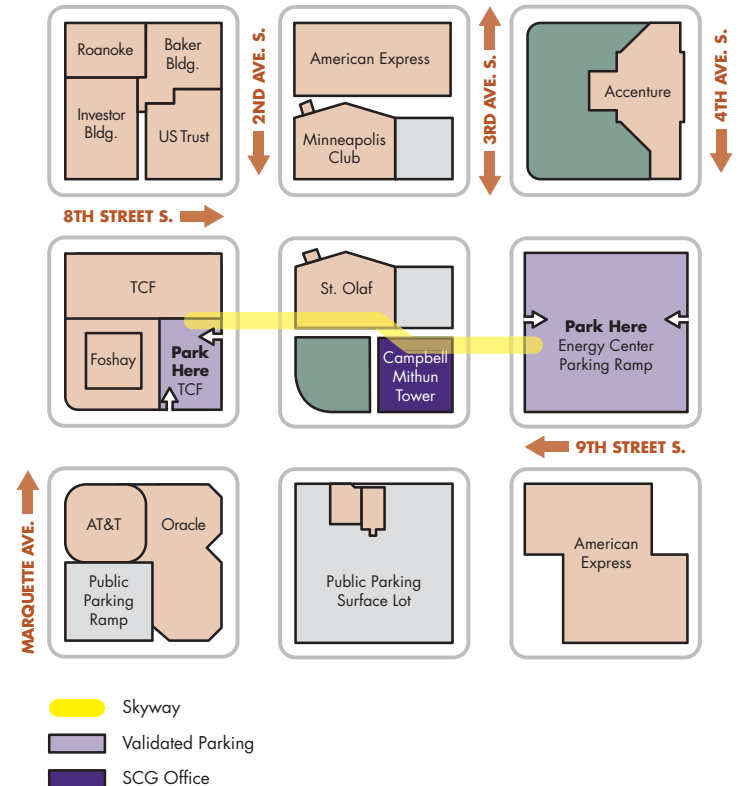

DIRECTIONS

It's an adventure. But the trip to the top is well worth the effort. Just follow these 3 easy steps:

STEP 1: DRIVE

From 35W (Northbound): Take the 5th Av. exit into downtown. Turn left on S. 9th St. After crossing 2nd Ave. S., enter the TCF Parking ramp on your right.

From 35W (Southbound): Take the Washington Av. exit, and turn right onto Washington. Turn left on 4th Av. S. After crossing 8th St., enter the Energy Center Parking Ramp on your right.

From 394: Take the 12th St. Exit (#9A). Turn left on 3rd Av. S. After crossing 9th St., enter the Energy Center Parking Ramp on your right.

From 94 (Westbound): Take the 11th St. Exit (#233A). Turn right on 3rd Av. S. After crossing 9th St., enter the Energy Center Parking Ramp on your right.

From 94 (Eastbound): Take the 4th St. Exit (#230). Turn right on 2nd Av. S. After crossing 8th St., enter the TCF Parking Ramp on your right.

STEP 2: PARK

We validate parking at the **TCF Parking Ramp** and the **Energy Center Parking Ramp** (see map). Please bring your ticket with you.

STEP 3: GOING UP

From the skyway level of the **Campbell Mithun Tower**, go to the elevator bank labeled floors 20-41. Take the elevator to the 40th floor.

From the 40th floor lobby, take our private elevator to the 41st floor.

You'll see the world from a whole new perspective.

Where to Park

CONTACT

SCG

Campbell Mithun Tower
222 South Ninth Street, Floor 41
Minneapolis, MN 55402

Phone: 612.288.2400

Fax: 612.288.0504

www.scgpr.com

changeminds@scgpr.com